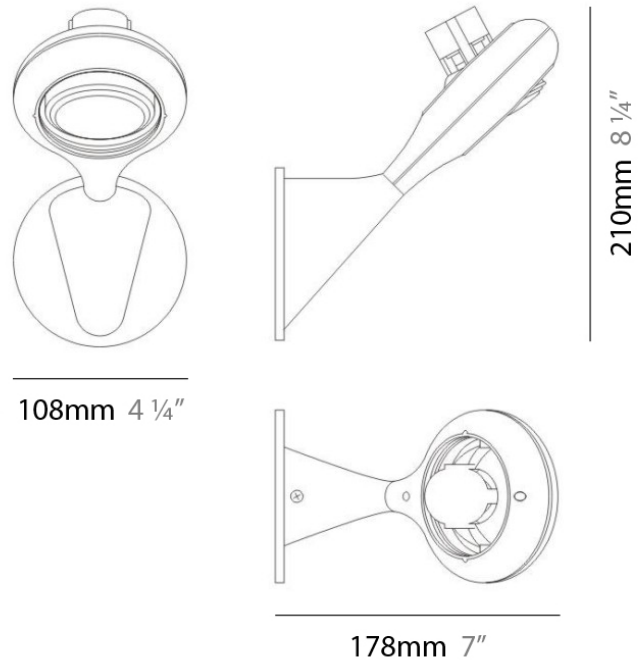

D93052

PROJECT	
TYPE	
NOTES	
QUANTITY	
DATE	

GENERAL

Series: Space
Brand: Milan
Division: Design
Mounting Type: Surface
Mounting Location: Wall
Subcategory: Downlight

PHYSICAL

Shape: Oblong
Diameter (mm): 108
Diameter (in): 4 ¼
Height (mm): 178
Height (in): 7
Extension (mm): 178
Extension (in): 7
Light Distribution: Direct
Weight (kg): 1.4
Weight (lbs): 3
Diffuser: Glass - Sold Separately
Fixture Finish: Metallic Gray
Fixture Material: Glass / Aluminum

ELECTRICAL

Number of Lamps: 1
Lamp Type: LED Retrofit
Lamp Shape: MR20
Bulb Included: Bulb Not Included
Total Output Wattage (W): 8
Max. Wattage Per Lamp (W): 8
Lamp Base: GU10
Input Voltage (V): 120

LED

OPTICAL

RATINGS AND CERTIFICATIONS

Certified By: CSA Certified to UL and CSA Standards
IP rating: IP20